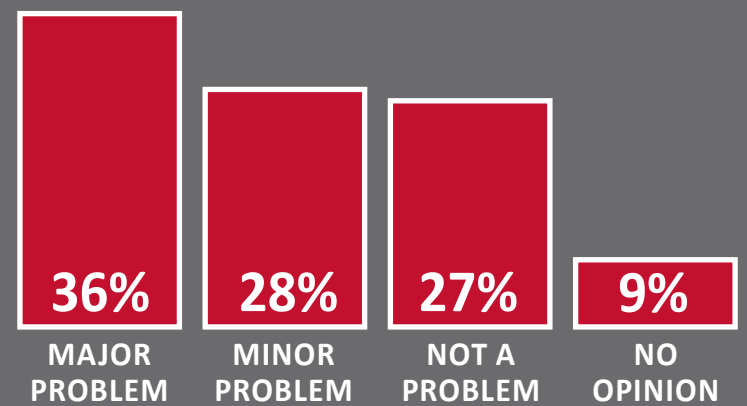

# ROPER CENTER

For Public Opinion Research

*How big of a problem, if at all, is each of the following in the National Football League or NFL?...Players speaking out on political issues.*

(Roper Center, Washington Post/UMass Lowell Poll, Aug. 2017)

**Discover the world of public opinion!**

- Over 700,000 questions on most topics
- Survey data from 1935 to yesterday
- Over 23,000 datasets from more than 100 countries
- Comprehensive presidential approval, FDR to Trump
- Archive updated daily