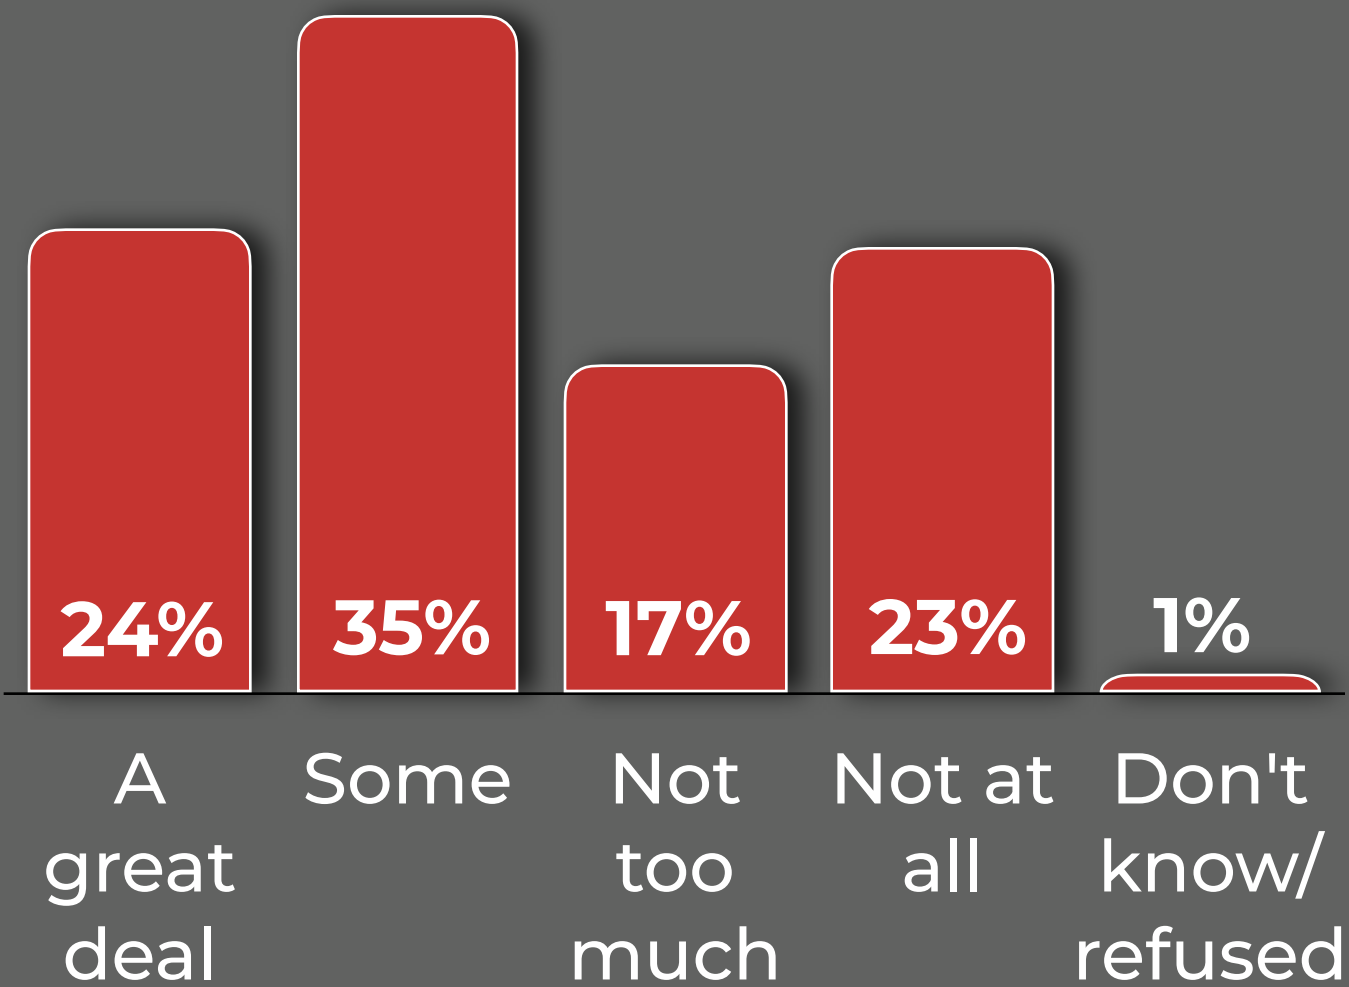

ROPER CENTER

For Public Opinion Research

Do you think global climate change is affecting your local community a great deal, some, not too much or not at all?

(Roper Center, Axios/Ipsos Poll, National adults, Dec. 2020)

Discover the world of public opinion!

- Nearly 800,000 questions on virtually any topic
- Survey data from 1935 to today
- Over 25,000 datasets from more than 125 countries
- Comprehensive presidential approval, FDR to Biden
- Archive updated daily