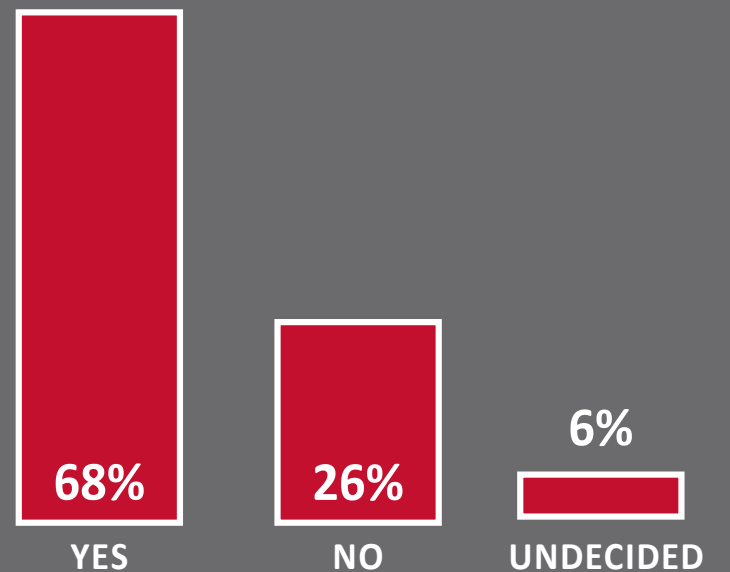

# ROPER CENTER

For Public Opinion Research

*Would you be in favor of starting now to draft single women between the ages of 21 and 35 to train them for wartime jobs? (1941)*

## We Can Do It!

Roper Center, Gallup Poll, National Adults, Dec. 1941

### Discover the world of public opinion!

- Over 725,000 questions on most topics
- Survey data from 1935 to yesterday
- Over 25,000 datasets from more than 100 countries
- Comprehensive presidential approval, FDR to Trump
- Archive updated daily