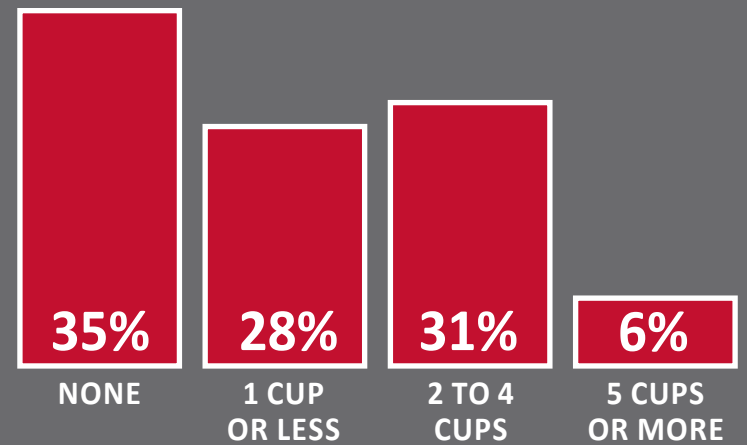

# ROPER CENTER

For Public Opinion Research

*On average, how much of the following do you drink each day?... Coffee...None, one cup (6 ounces) or less, 2 to 4 cups, 5 cups or more.*

(Roper Center, AARP Bulletin Dietary Habits Survey, Sep. 2012)

## Discover the world of public opinion!

- Over 700,000 questions on most topics
- Survey data from 1935 to yesterday
- Over 23,000 datasets from more than 100 countries
- Comprehensive presidential approval, FDR to Trump
- Archive updated daily